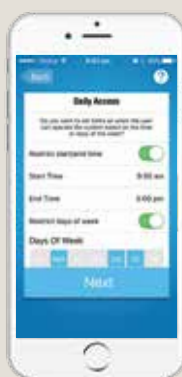

CUSTOMISATION

The B&D® App can be customised to suit your lifestyle. From partial opening modes to restricting door access times, your protection and security is a priority.