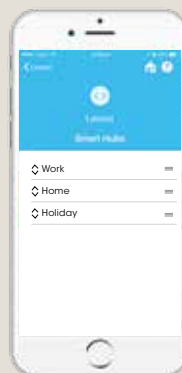

MULTIPLE DEVICES IN MULTIPLE LOCATION

Through the App, you can control multiple garage doors and compatible gates in more than one location (eg. your home garage door, your business or holiday home garage door).