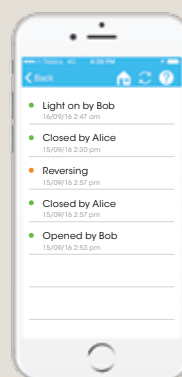

ACTIVITY LOG

You can view usage history on the App so you know who has operated your garage door and when.