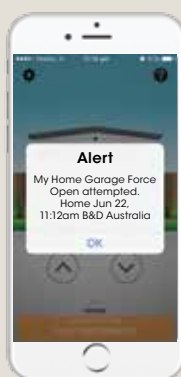

# Smart Phone Control Kit

Have you ever left the house in the morning and thought, "Did I remember to close the garage door?"

Phone not included

B&D® Smart Hub

An open garage is an open invitation for unwanted entry so it pays to know that you can control your door while you are away from home with B&D®. The kit allows you to monitor and control your garage door while you are at work or even on holidays from your compatible smart phone\*.

Best of all, the kit is available for both Rolling and Sectional style garage doors.

**DOWNLOAD AND TRY IN DEMO MODE NOW!**

Scan QR code to download App for iOS devices

Scan QR code to download App for Android devices

\* Subject to cellular and WiFi connection and availability. Note - Kit includes Smart Hub & accessories. Phone not included.

**Smart Phone Control is a great solution for those who carry a smart phone all the time.**

## YOUR SILENT ALARM

The B&D® App features real time notifications alerting you whenever your door is operated, opened for an extended period of time or when your opener is in need of a service.