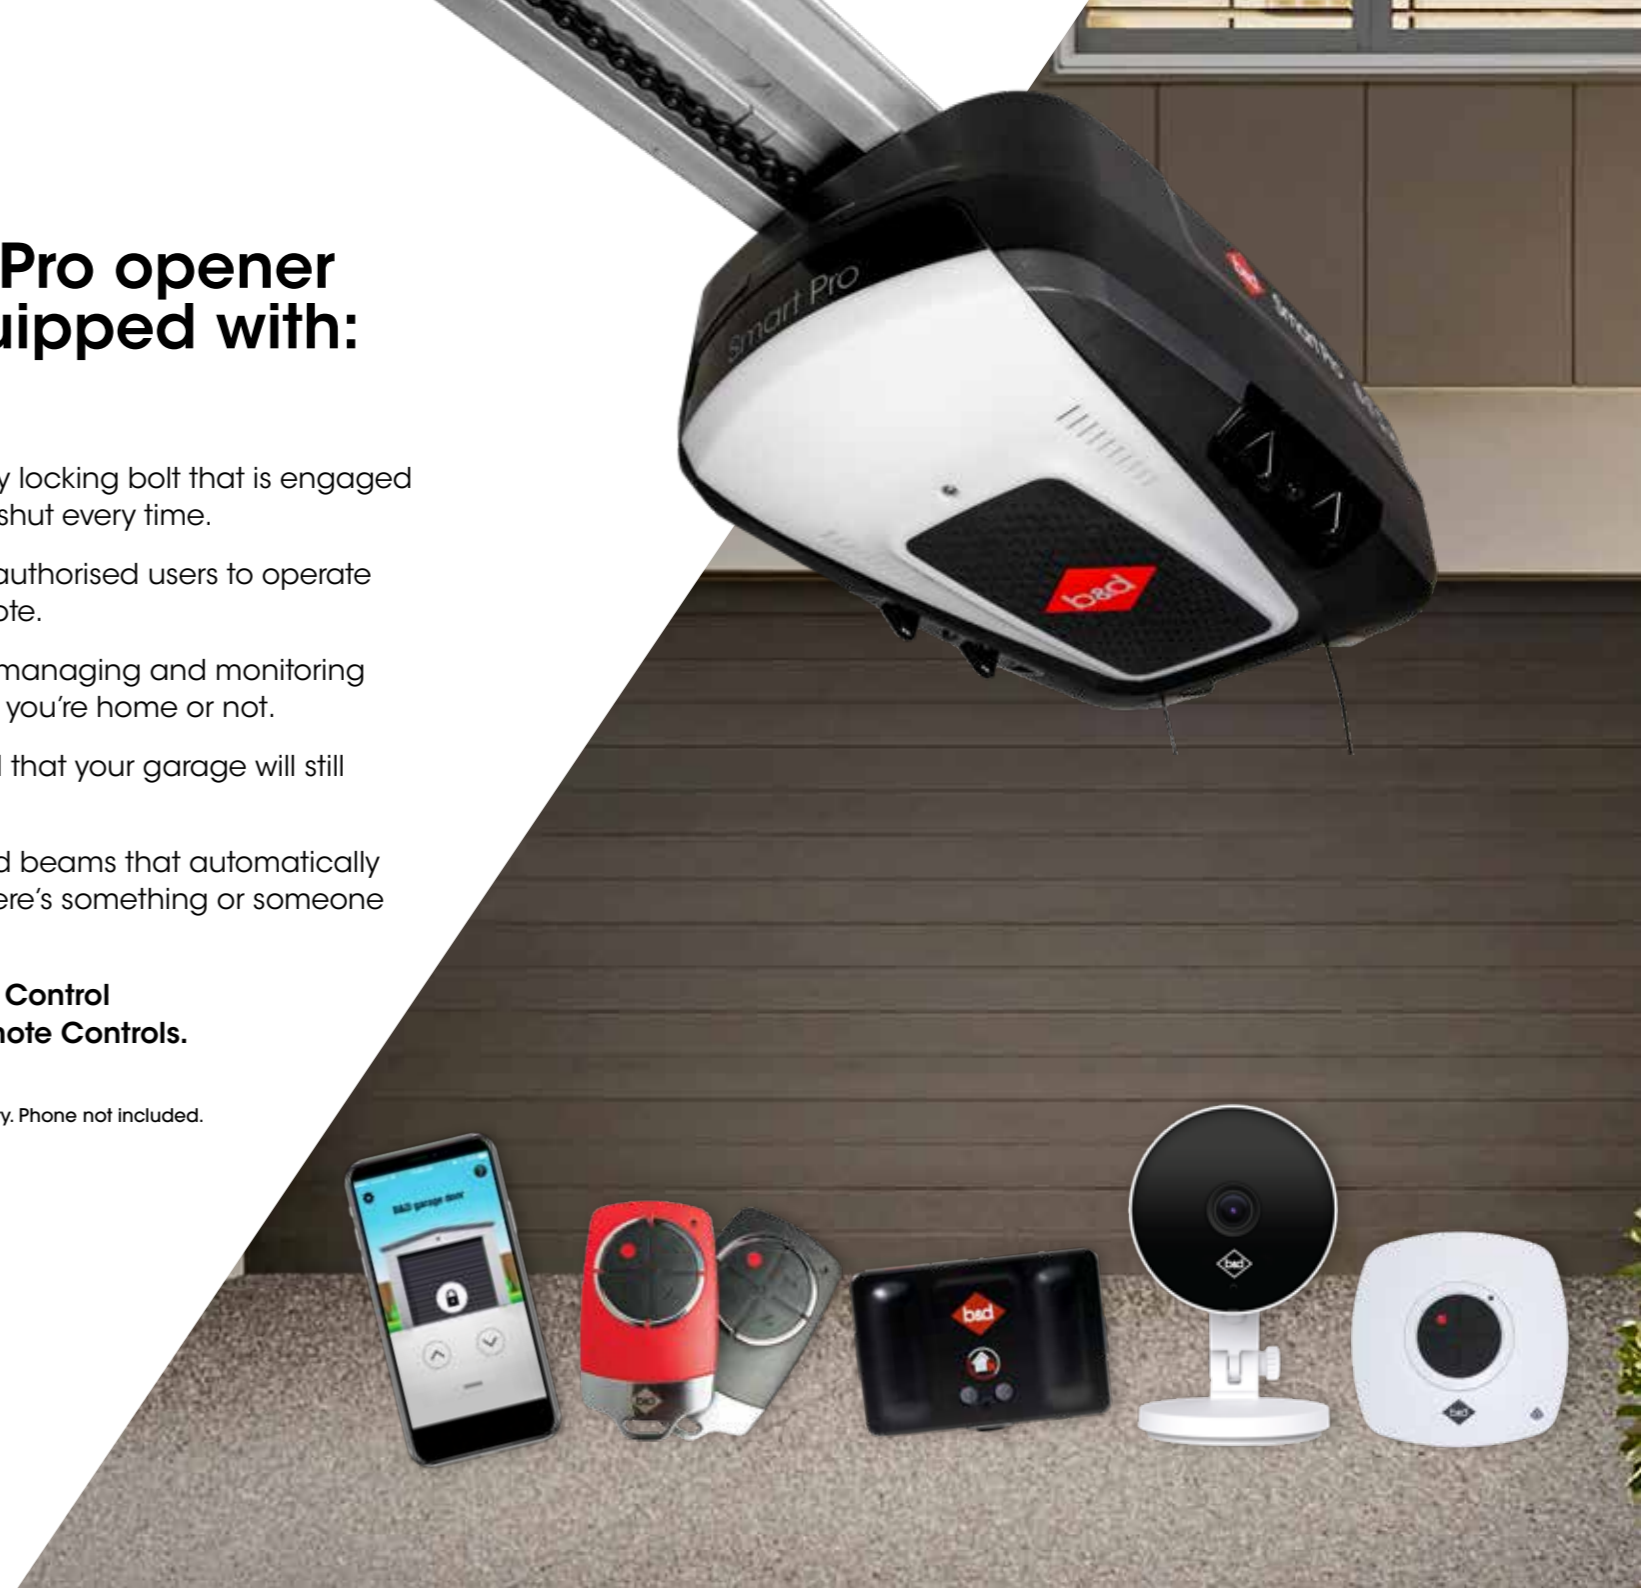

B&D Smart Pro

THE OPENER THAT KEEPS YOUR ENTIRE HOME **Safe as can** 

Safely and seamlessly access your home with B&D's most masterful opener ever.

The new B&D Smart Pro garage door opener has been meticulously designed.

Offering first-rate safety, security, power and intelligence this opener seamlessly integrates with your new or existing B&D garage door system. We know that behind your garage door are the things that matter to you most. The things that make your house a home.

Protect them with a B&D Smart Pro opener.

Safe as can 

The B&D Smart Pro opener comes fully equipped with:

- ◆ **Auto-Lock** - A keyless, heavy-duty locking bolt that is engaged automatically, locking the door shut every time.
- ◆ **Smart Phone Control*** - Allows authorised users to operate the garage door without a remote.
- ◆ **Camera** - Puts you in control of managing and monitoring access to your garage, whether you're home or not.
- ◆ **Battery Backup** - Peace of mind that your garage will still operate if the power goes out.
- ◆ **Wireless Safety Beams** - Infra-red beams that automatically stop and reverse your door if there's something or someone in the doorway.
- ◆ **Includes a Wall Mount Remote Control and two Tri-Tran+ Premium Remote Controls.**

*Subject to cellular Wi-Fi connection and availability. Phone not included.

SECURITY
tip

Connect the B&D Smart Pro to your Smart phone and enjoy the ultimate safety and security for your home.

SIRI OR GOOGLE HOME VOICE CONTROL
Access your garage with the sound of your voice.