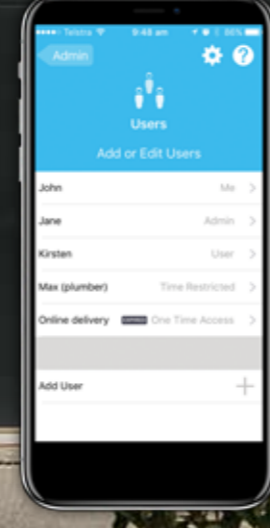

*Subject to cellular Wi-Fi connection and availability. Phone not included.

SECURITY
tip

Connect the B&D Smart Pro to your Smart phone and enjoy the ultimate safety and security for your home.

SIRI OR GOOGLE HOME VOICE CONTROL
Access your garage with the sound of your voice.