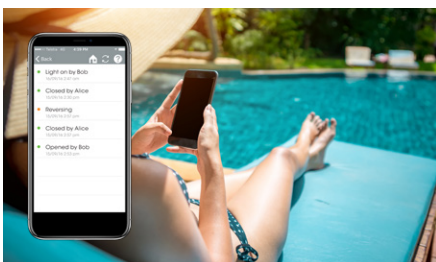

External keypad

\$

2-Button Remote

\$

SMART UPGRADE

ANYWHERE, ANYTIME

Monitor and control your door remotely. Set multiple users. Know who opened your garage and when.

ALERTS

Stop worrying. You will get an alert if you have left your door open.

GRANT ACCESS

Let the dog walker in. Schedule recurring access.

DOWNLOAD THE APP AND TRY IN DEMO MODE NOW!

Scan QR code to download App for iOS devices